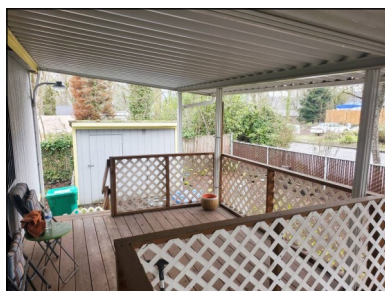

CMS HOMES

CONCORD TERRACE
3500 SE CONCORD RD #29
MILWAUKIE, OR 97267
SENIOR 55+ COMMUNITY

503-794-1100

Year: 1985
Make: Fuqua
Bedrooms: 3
Baths: 2
Approx SF: 1152
Price: \$110,000
Home #: 1262

CMS HOMES

4370 SE King Rd. Suite 200
Milwaukie, OR 97222
Phone: **503-794-1100**
cmshomes@cmshomes.biz
Fax: 503-794-2923
www.cmshomes.biz