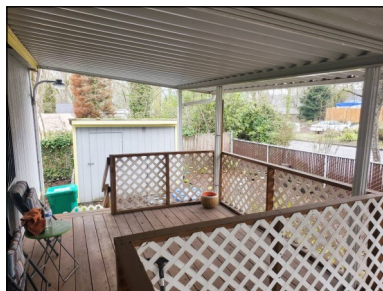

**CMS HOMES**

**CONCORD TERRACE**  
3500 SE CONCORD RD #29  
MILWAUKIE, OR 97267  
SENIOR 55+ COMMUNITY

**503-794-1100**

Year: 1985  
Make: Fuqua  
Bedrooms: 3  
Baths: 2  
Approx SF: 1152  
Price: \$110,000  
Home #: 1262